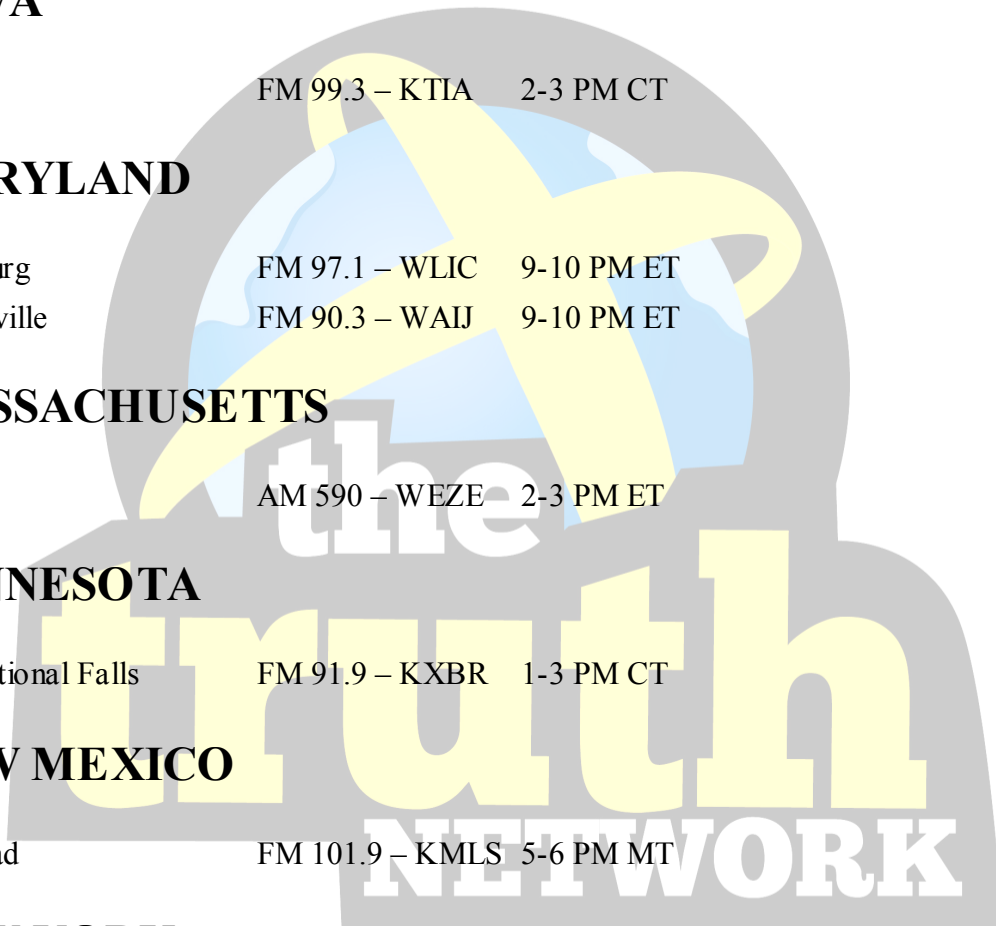

GEORGIA

Atlanta AM 970 – WNIV 3-4 PM ET

HAWAII

Honolulu FM 99.5 – WKU 9-10 AM HT

IOWA

Boone FM 99.3 – KTIA 2-3 PM CT

MARYLAND

Frostburg FM 97.1 – WLIC 9-10 PM ET

Grantsville FM 90.3 – WAIJ 9-10 PM ET

MASSACHUSETTS

Boston AM 590 – WEZE 2-3 PM ET

MINNESOTA

International Falls FM 91.9 – KXBR 1-3 PM CT

NEW MEXICO

Carlsbad FM 101.9 – KMLS 5-6 PM MT

NEW YORK

New York AM 570 – WMCA 2-3 PM ET

Long Island
FM 101.5, 94.9,
104.5, 96.9, 96.5,
107.1 – WLIX